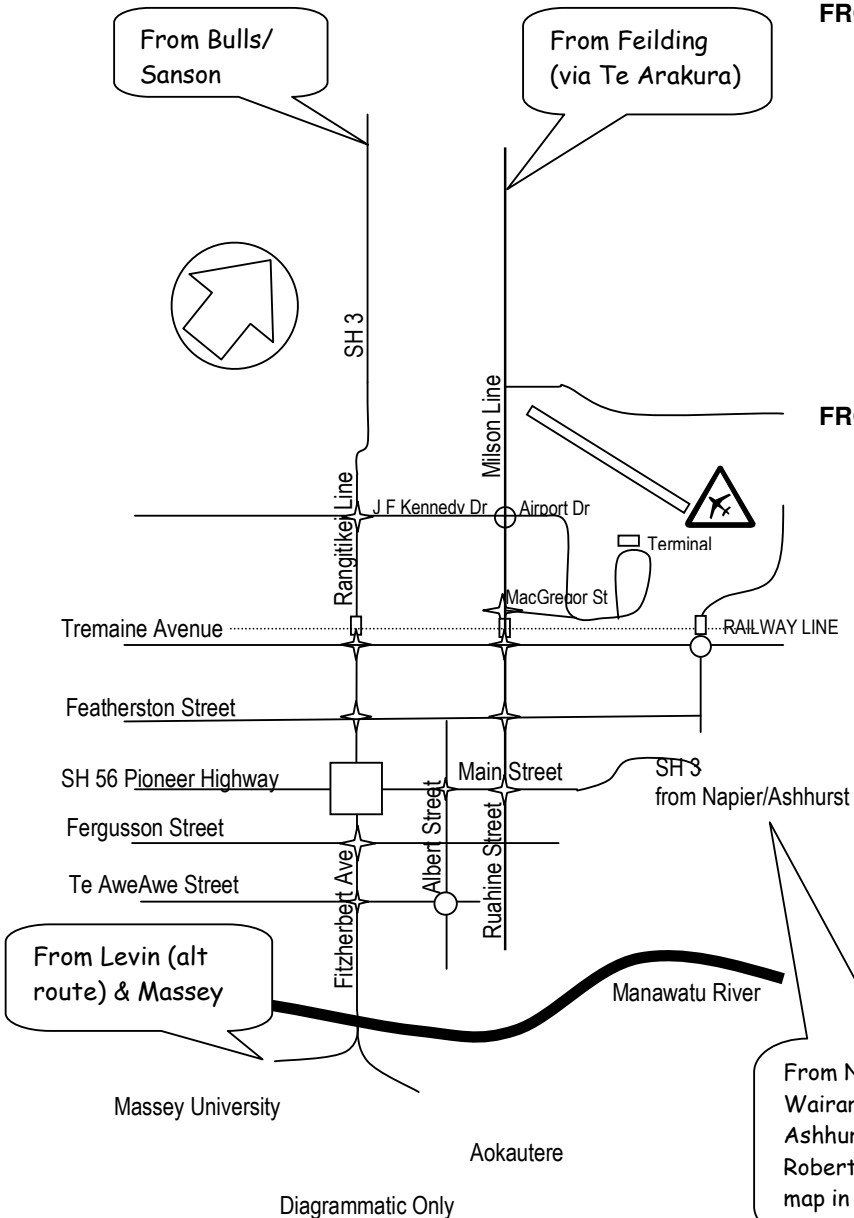

FROM NAPIER/ HASTINGS/ WAIRARAPA:

Follow the Napier Highway from Ashhurst towards Palmerston North
Turn right at Roberts Line (look for sign)
Follow Roberts Line, which becomes Tremaine Ave after a lefthand curve
Turn right off Tremaine Ave at the first traffic signals, into Milson Line
Over the Railway Overbridge
Turn right at the lights into MacGregor Street
Turn right at Airport Drive to follow Airport Drive to the carpark at the Terminal

FROM LEVIN (alternative route) / MASSEY UNIVERSITY:

Follow Tennant Drive past Massey University
Keep to the right to go under the Aokautere overpass
Cross the Manawatu River onto Fitzherbert Avenue
At the 1st set of traffic lights turn right into Te AweAwe Street
Turn left at roundabout onto Albert Street
Straight through two round abouts and turn right into Main St at first traffic signals.
Left at first traffic signals into Ruahine St.
Follow Ruahine Street to Milson Line and the Railway Overbridge. The rest of the route is the same as from Napier (from the overbridge instruction).

From Napier/Hastings/Wairarapa (via Ashhurst). Turn right at Roberts line - join this map in Tremaine Ave

Palmerston North International Airport

Phone (06) 351 4415
Fax (06) 355 2262
Email pnal@pnairport.co.nz

Diagrammatic Only